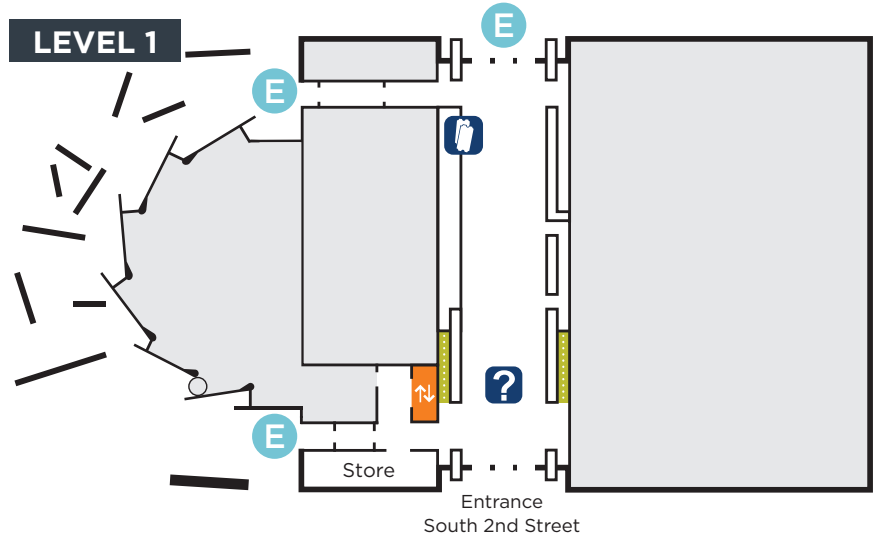

GUTHRIE THEATER

Building Map

RELAXED PERFORMANCE – THRUST

ENTRANCES

- E** Low-Traffic Entrance
Level One
- O** Entrance to Orchestra Level
Level Four
- B** Entrance to Balcony Level
Level Five

RESOURCES

- A** Activity Hall
Level Four
- Q** Quiet Area
*Levels Four and Five**
- P** Photo Booth
Level Four

NAVIGATION

- Escalator
- Elevator
- Stairs
- Ramp

SERVICES

- Guest Services Desk**
Levels One, Four and Five
- Box Office**
Levels One, Four and Five
- Public Restroom**
Levels Four and Five
- All-Gender Restroom**
Level Four
- Bar**
Levels Four and Five

*The quiet area on Level Five is available during select performances only.