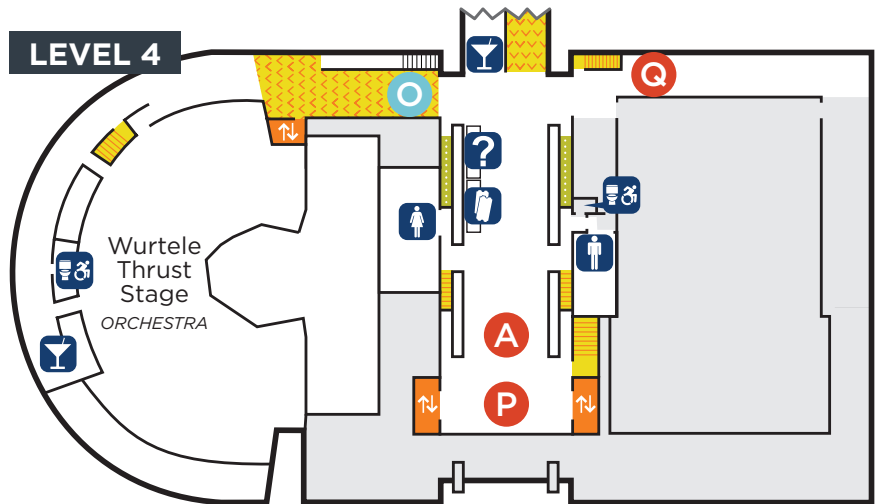

GUTHRIE THEATER

Building Map

RELAXED PERFORMANCE – THRUST

ENTRANCES

- E** Low-Traffic Entrance
Level One
- O** Entrance to Orchestra Level
Level Four
- B** Entrance to Balcony Level
Level Five

RESOURCES

- A** Activity Hall
Level Four
- Q** Quiet Area
*Levels Four and Five**
- P** Photo Booth
Level Four

NAVIGATION

- Escalator
- Elevator
- Stairs
- Ramp

SERVICES

- Guest Services Desk**
Levels One, Four and Five
- Box Office**
Levels One, Four and Five
- Public Restroom**
Levels Four and Five
- All-Gender Restroom**
Level Four
- Bar**
Levels Four and Five

*The quiet area on Level Five is available during select performances only.