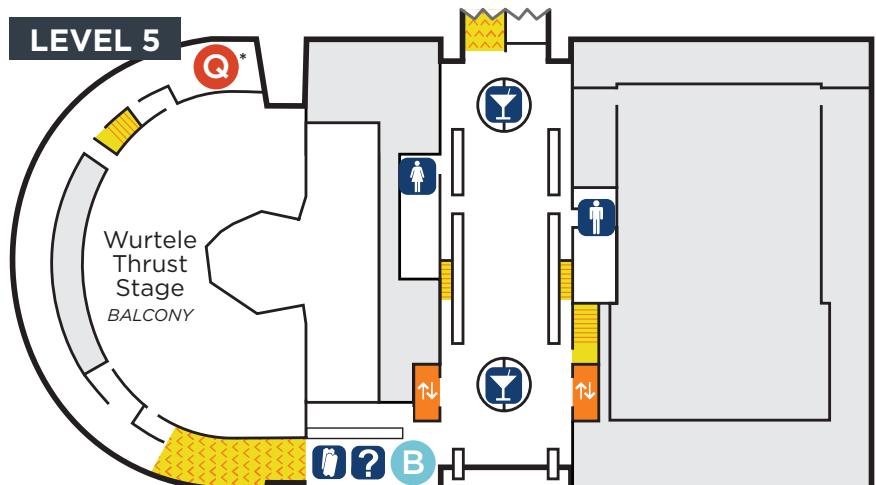

GUTHRIE THEATER

Building Map

RELAXED PERFORMANCE – THRUST

ENTRANCES

- E** Low-Traffic Entrance
Level One
- O** Entrance to Orchestra Level
Level Four
- B** Entrance to Balcony Level
Level Five

RESOURCES

- A** Activity Hall
Level Four
- Q** Quiet Area
*Levels Four and Five**
- P** Photo Booth
Level Four

NAVIGATION

- Escalator
- Elevator
- Stairs
- Ramp

SERVICES

- Guest Services Desk**
Levels One, Four and Five
- Box Office**
Levels One, Four and Five
- Public Restroom**
Levels Four and Five
- All-Gender Restroom**
Level Four
- Bar**
Levels Four and Five

*The quiet area on Level Five is available during select performances only.