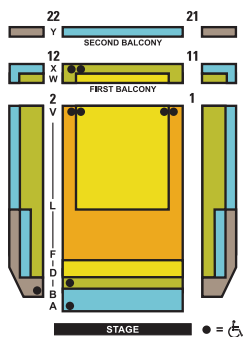

### SEATING CHARTS

WURTELE THRUST STAGE

McGUIRE PROSCENIUM STAGE

<i>A Christmas Carol</i>	AREA 1A	AREA 1	AREA 2	AREA 3	AREA 4
Previews (Nov 8-12)	\$36.00	\$30.00	\$19.00	\$19.00	\$19.00
Nov 14-23; Dec 4 and 17 at 1 p.m.	\$65.60	\$55.40	\$40.20	\$33.80	\$29.80
Nov 25-29	\$74.10	\$63.90	\$48.20	\$41.80	\$37.80
Dec 4 (7:30 p.m.), 5, 7, 10, 11, 14 (7 p.m.), 16, 17, 18, 27	\$82.60	\$72.40	\$56.20	\$49.80	\$45.80
Dec 6, 12, 19, 21 (7 p.m.), 26	\$122.00	\$110.00	\$95.00	\$87.00	\$82.00
Dec 13, 14 (1 p.m.), 20, 21 (1 p.m.), 23	\$142.00	\$130.00	\$115.00	\$107.00	\$102.00