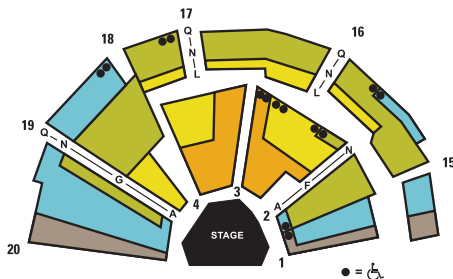

## Adult groups of 15 or more save!

### SEATING CHARTS

WURTELE THRUST STAGE

McGUIRE PROSCENIUM STAGE

<i>A Christmas Carol</i>	AREA 1A	AREA 1	AREA 2	AREA 3	AREA 4
Previews (Nov 8-12)	\$36.00	\$30.00	\$19.00	\$19.00	\$19.00
Nov 14-23; Dec 4 and 17 at 1 p.m.	\$65.60	\$55.40	\$40.20	\$33.80	\$29.80
Nov 25-29	\$74.10	\$63.90	\$48.20	\$41.80	\$37.80
Dec 4 (7:30 p.m.), 5, 7, 10, 11, 14 (7 p.m.), 16, 17, 18, 27	\$82.60	\$72.40	\$56.20	\$49.80	\$45.80
Dec 6, 12, 19, 21 (7 p.m.), 26	\$122.00	\$110.00	\$95.00	\$87.00	\$82.00
Dec 13, 14 (1 p.m.), 20, 21 (1 p.m.), 23	\$142.00	\$130.00	\$115.00	\$107.00	\$102.00

<i>Come From Away</i>	AREA 1A	AREA 1	AREA 2	AREA 3	AREA 4
Previews	\$38.50	\$32.50	\$25.00	\$21.00	\$21.00
Wed at 1 p.m.	\$36.00	\$30.00	\$22.50	\$18.50	\$18.50
Tue and Wed at 7:30 p.m.; Sun at 7 p.m.	\$68.15	\$57.95	\$34.80	\$29.60	\$29.60
Thu and Fri at 7:30 p.m.	\$76.65	\$66.45	\$41.30	\$36.10	\$36.10
Sat and Sun at 1 p.m.	\$80.05	\$69.85	\$43.90	\$38.70	\$38.70
Sat at 7:30 p.m.	\$83.45	\$73.25	\$46.50	\$41.30	\$41.30