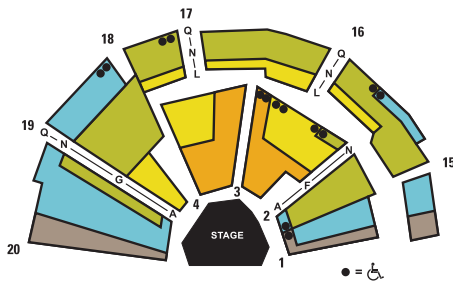

Group ticket prices include a \$1.00 handling fee per ticket.

SEATING CHARTS

WURTELE THRUST STAGE

McGUIRE PROSCENIUM STAGE

<i>A Christmas Carol</i>	AREA 1A	AREA 1	AREA 2	AREA 3	AREA 4
Previews (Nov 8-12)	\$36.00	\$30.00	\$19.00	\$19.00	\$19.00
Nov 14-23; Dec 4 and 17 at 1 p.m.	\$61.80	\$52.20	\$25.50	\$21.50	\$19.00
Nov 25-29	\$69.80	\$60.20	\$30.50	\$26.50	\$24.00
Dec 4 (7:30 p.m.), 5, 7, 10, 11, 14 (7 p.m.), 16, 17, 18, 27	\$77.80	\$68.20	\$35.50	\$31.50	\$29.00
Dec 6, 12, 19, 21 (7 p.m.), 26	\$122.00	\$110.00	\$95.00	\$87.00	\$82.00
Dec 13, 14 (1 p.m.), 20, 21 (1 p.m.), 23	\$142.00	\$130.00	\$115.00	\$107.00	\$102.00

<i>Come From Away</i>	AREA 1A	AREA 1	AREA 2	AREA 3	AREA 4
Previews	\$38.50	\$32.50	\$25.00	\$21.00	\$21.00
Wed at 1 p.m.	\$36.00	\$30.00	\$22.50	\$18.50	\$18.50
Tue and Wed at 7:30 p.m.; Sun at 7 p.m.	\$64.20	\$54.60	\$27.00	\$23.00	\$23.00
Thu and Fri at 7:30 p.m.	\$72.20	\$62.60	\$32.00	\$28.00	\$28.00
Sat and Sun at 1 p.m.	\$75.40	\$65.80	\$34.00	\$30.00	\$30.00
Sat at 7:30 p.m.	\$78.60	\$69.00	\$36.00	\$32.00	\$32.00

All other productions	AREA 1A	AREA 1	AREA 2	AREA 3	AREA 4
Previews; Wed at 1 p.m.	\$36.00	\$30.00	\$22.50	\$18.50	\$18.50
Tue and Wed at 7:30 p.m.; Sun at 7 p.m.	\$60.20	\$50.60	\$24.50	\$20.50	\$20.50
Thu and Fri at 7:30 p.m.	\$64.20	\$54.60	\$27.00	\$23.00	\$23.00
Sat and Sun at 1 p.m.	\$67.40	\$57.80	\$29.00	\$25.00	\$25.00
Sat at 7:30 p.m.	\$70.60	\$61.00	\$31.00	\$27.00	\$27.00