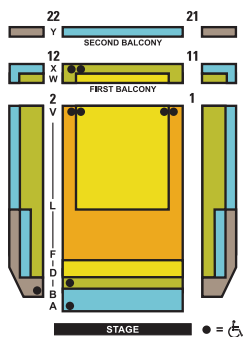

Group ticket prices include a \$1.00 handling fee per ticket.

SEATING CHARTS

WURTELE THRUST STAGE

McGUIRE PROSCENIUM STAGE

<i>A Christmas Carol</i>	AREA 1A	AREA 1	AREA 2	AREA 3	AREA 4
Previews (Nov 8-12)	\$36.00	\$30.00	\$19.00	\$19.00	\$19.00
Nov 14-23; Dec 4 and 17 at 1 p.m.	\$61.80	\$52.20	\$25.50	\$21.50	\$19.00
Nov 25-29	\$69.80	\$60.20	\$30.50	\$26.50	\$24.00
Dec 4 (7:30 p.m.), 5, 7, 10, 11, 14 (7 p.m.), 16, 17, 18, 27	\$77.80	\$68.20	\$35.50	\$31.50	\$29.00
Dec 6, 12, 19, 21 (7 p.m.), 26	\$122.00	\$110.00	\$95.00	\$87.00	\$82.00
Dec 13, 14 (1 p.m.), 20, 21 (1 p.m.), 23	\$142.00	\$130.00	\$115.00	\$107.00	\$102.00

<i>Come From Away</i>	AREA 1A	AREA 1	AREA 2	AREA 3	AREA 4
Previews	\$38.50	\$32.50	\$25.00	\$21.00	\$21.00
Wed at 1 p.m.	\$36.00	\$30.00	\$22.50	\$18.50	\$18.50
Tue and Wed at 7:30 p.m.; Sun at 7 p.m.	\$64.20	\$54.60	\$27.00	\$23.00	\$23.00
Thu and Fri at 7:30 p.m.	\$72.20	\$62.60	\$32.00	\$28.00	\$28.00
Sat and Sun at 1 p.m.	\$75.40	\$65.80	\$34.00	\$30.00	\$30.00
Sat at 7:30 p.m.	\$78.60	\$69.00	\$36.00	\$32.00	\$32.00

All other productions	AREA 1A	AREA 1	AREA 2	AREA 3	AREA 4
Previews; Wed at 1 p.m.	\$36.00	\$30.00	\$22.50	\$18.50	\$18.50
Tue and Wed at 7:30 p.m.; Sun at 7 p.m.	\$60.20	\$50.60	\$24.50	\$20.50	\$20.50
Thu and Fri at 7:30 p.m.	\$64.20	\$54.60	\$27.00	\$23.00	\$23.00
Sat and Sun at 1 p.m.	\$67.40	\$57.80	\$29.00	\$25.00	\$25.00
Sat at 7:30 p.m.	\$70.60	\$61.00	\$31.00	\$27.00	\$27.00