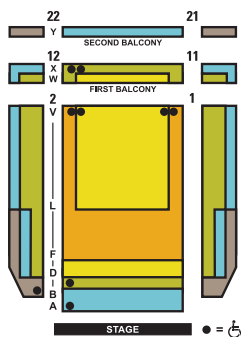

Group ticket prices include a \$1.00 handling fee per ticket.

SEATING CHARTS

WURTELE THRUST STAGE

McGUIRE PROSCENIUM STAGE

<i>A Christmas Carol</i>	AREA 1A	AREA 1	AREA 2	AREA 3	AREA 4
Previews (Nov 8-12)	\$19.00	\$19.00	\$19.00	\$19.00	\$19.00
Nov 14-23	\$61.80	\$52.20	\$25.50	\$21.50	\$19.00
Nov 25-29	\$69.80	\$60.20	\$30.50	\$26.50	\$24.00
Dec 4 and 17 at 1 p.m.	\$19.00	\$19.00	\$19.00	\$19.00	\$19.00
Dec 4 (7:30 p.m.), 5, 7, 10, 11, 14 (7 p.m.), 16, 17, 18, 27	\$77.80	\$68.20	\$35.50	\$31.50	\$29.00
Dec 6, 12, 19, 21 (7 p.m.), 26	\$122.00	\$110.00	\$95.00	\$87.00	\$82.00
Dec 13, 14 (1 p.m.), 20, 21 (1 p.m.), 23	\$142.00	\$130.00	\$115.00	\$107.00	\$102.00

<i>Come From Away</i>	AREA 1A	AREA 1	AREA 2	AREA 3	AREA 4
Previews; Wed at 1 p.m.	\$16.00	\$16.00	\$16.00	\$16.00	\$16.00
Tue and Wed at 7:30 p.m.; Sun at 7 p.m.	\$40.50	\$34.50	\$21.00	\$16.00	\$16.00
Thu and Fri at 7:30 p.m.	\$45.50	\$39.50	\$21.00	\$16.00	\$16.00
Sat and Sun at 1 p.m.	\$47.50	\$41.50	\$21.00	\$16.00	\$16.00
Sat at 7:30 p.m.	\$49.50	\$43.50	\$21.00	\$16.00	\$16.00