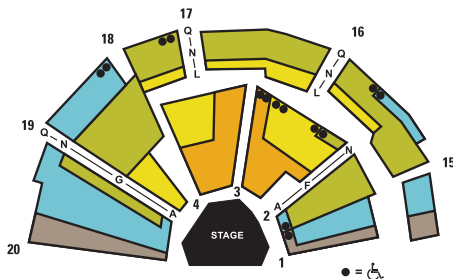

Group ticket prices include a \$1.00 handling fee per ticket.

SEATING CHARTS

WURTELE THRUST STAGE

McGUIRE PROSCENIUM STAGE

<i>A Christmas Carol</i>	AREA 1A	AREA 1	AREA 2	AREA 3	AREA 4
Previews (Nov 8-12)	\$19.00	\$19.00	\$19.00	\$19.00	\$19.00
Nov 14-23	\$61.80	\$52.20	\$25.50	\$21.50	\$19.00
Nov 25-29	\$69.80	\$60.20	\$30.50	\$26.50	\$24.00
Dec 4 and 17 at 1 p.m.	\$19.00	\$19.00	\$19.00	\$19.00	\$19.00
Dec 4 (7:30 p.m.), 5, 7, 10, 11, 14 (7 p.m.), 16, 17, 18, 27	\$77.80	\$68.20	\$35.50	\$31.50	\$29.00
Dec 6, 12, 19, 21 (7 p.m.), 26	\$122.00	\$110.00	\$95.00	\$87.00	\$82.00
Dec 13, 14 (1 p.m.), 20, 21 (1 p.m.), 23	\$142.00	\$130.00	\$115.00	\$107.00	\$102.00

<i>Come From Away</i>	AREA 1A	AREA 1	AREA 2	AREA 3	AREA 4
Previews; Wed at 1 p.m.	\$16.00	\$16.00	\$16.00	\$16.00	\$16.00
Tue and Wed at 7:30 p.m.; Sun at 7 p.m.	\$40.50	\$34.50	\$21.00	\$16.00	\$16.00
Thu and Fri at 7:30 p.m.	\$45.50	\$39.50	\$21.00	\$16.00	\$16.00
Sat and Sun at 1 p.m.	\$47.50	\$41.50	\$21.00	\$16.00	\$16.00
Sat at 7:30 p.m.	\$49.50	\$43.50	\$21.00	\$16.00	\$16.00

All other productions	AREA 1A	AREA 1	AREA 2	AREA 3	AREA 4
Previews; Wed at 1 p.m.	\$16.00	\$16.00	\$16.00	\$16.00	\$16.00
Tue and Wed at 7:30 p.m.; Sun at 7 p.m.	\$38.00	\$32.00	\$21.00	\$16.00	\$16.00
Thu and Fri at 7:30 p.m.	\$40.50	\$34.50	\$21.00	\$16.00	\$16.00
Sat and Sun at 1 p.m.	\$42.50	\$36.50	\$21.00	\$16.00	\$16.00
Sat at 7:30 p.m.	\$44.50	\$38.50	\$21.00	\$16.00	\$16.00