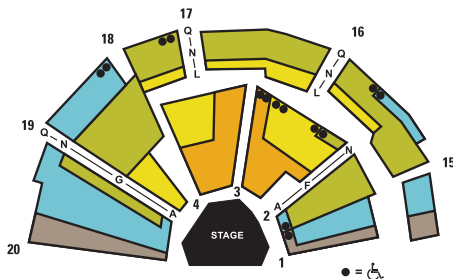

## Adult groups of 15 or more save!

### SEATING CHARTS

WURTELE THRUST STAGE

McGUIRE PROSCENIUM STAGE

<i>A Christmas Carol</i>	AREA 1A	AREA 1	AREA 2	AREA 3	AREA 4
Nov 13-15	\$35.50	\$29.50	\$24.00	\$20.00	\$16.50
Nov 20-25	\$67.30	\$56.25	\$45.20	\$37.55	\$29.90
Nov 27 - Dec 3	\$75.80	\$63.05	\$50.30	\$41.80	\$34.15
Dec 4, 6-10, 20 (7 p.m.)	\$97.05	\$80.90	\$64.75	\$52.85	\$43.50
Dec 5, 11-13, 22, 23 (1 p.m.), 26	\$141.00	\$118.00	\$95.00	\$77.00	\$64.00
Dec 18-19, 20 (1 p.m.), 23 (7 p.m.)	\$155.00	\$130.00	\$105.00	\$85.00	\$70.00