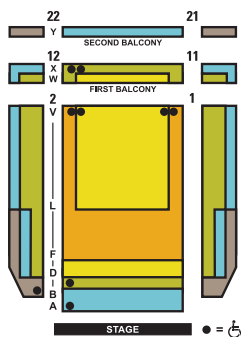

### SEATING CHARTS

WURTELE THRUST STAGE

McGUIRE PROSCENIUM STAGE

<i>A Christmas Carol</i>	AREA 1A	AREA 1	AREA 2	AREA 3	AREA 4
Nov 13-15	\$35.50	\$29.50	\$24.00	\$20.00	\$16.50
Nov 20-25	\$67.30	\$56.25	\$45.20	\$37.55	\$29.90
Nov 27 - Dec 3	\$75.80	\$63.05	\$50.30	\$41.80	\$34.15
Dec 4, 6-10, 20 (7 p.m.)	\$97.05	\$80.90	\$64.75	\$52.85	\$43.50
Dec 5, 11-13, 22, 23 (1 p.m.), 26	\$141.00	\$118.00	\$95.00	\$77.00	\$64.00
Dec 18-19, 20 (1 p.m.), 23 (7 p.m.)	\$155.00	\$130.00	\$105.00	\$85.00	\$70.00