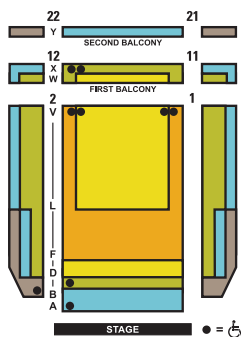

Group ticket prices include a \$1.00 handling fee per ticket.

SEATING CHARTS

WURTELE THRUST STAGE

McGUIRE PROSCENIUM STAGE

<i>A Christmas Carol</i>	AREA 1A	AREA 1	AREA 2	AREA 3	AREA 4
Nov 13-15	\$16.60	\$16.60	\$16.60	\$16.60	\$16.60
Nov 20-25	\$59.50	\$49.75	\$27.00	\$22.50	\$18.00
Nov 27 - Dec 3	\$67.00	\$55.75	\$30.00	\$25.00	\$20.50
Dec 4, 6-10, 20 (7 p.m.)	\$85.75	\$71.50	\$38.50	\$31.50	\$26.00
Dec 5, 11-13, 22, 23 (1 p.m.), 26	\$141.00	\$118.00	\$95.00	\$77.00	\$64.00
Dec 18-19, 20 (1 p.m.), 23 (7 p.m.)	\$155.00	\$130.00	\$105.00	\$85.00	\$70.00