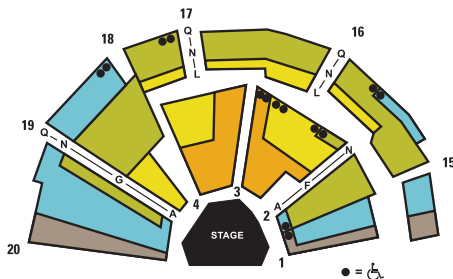

Group ticket prices include a \$1.00 handling fee per ticket.

SEATING CHARTS

WURTELE THRUST STAGE

McGUIRE PROSCENIUM STAGE

<i>A Christmas Carol</i>	AREA 1A	AREA 1	AREA 2	AREA 3	AREA 4
Nov 13-15	\$16.60	\$16.60	\$16.60	\$16.60	\$16.60
Nov 20-25	\$59.50	\$49.75	\$27.00	\$22.50	\$18.00
Nov 27 - Dec 3	\$67.00	\$55.75	\$30.00	\$25.00	\$20.50
Dec 4, 6-10, 20 (7 p.m.)	\$85.75	\$71.50	\$38.50	\$31.50	\$26.00
Dec 5, 11-13, 22, 23 (1 p.m.), 26	\$141.00	\$118.00	\$95.00	\$77.00	\$64.00
Dec 18-19, 20 (1 p.m.), 23 (7 p.m.)	\$155.00	\$130.00	\$105.00	\$85.00	\$70.00

<i>The Pirates of Penzance</i>	AREA 1A	AREA 1	AREA 2	AREA 3	AREA 4
Previews; Wed at 1 p.m.	\$16.00	\$16.00	\$16.00	\$16.00	\$16.00
Tue, Wed and Sun at 7 p.m.	\$43.50	\$37.00	\$21.00	\$16.00	\$16.00
Thu and Fri at 7:30 p.m.	\$48.00	\$41.50	\$21.00	\$16.00	\$16.00
Sat and Sun at 1 p.m.	\$51.50	\$45.00	\$21.00	\$16.00	\$16.00
Sat at 7:30 p.m.	\$51.50	\$45.00	\$21.00	\$16.00	\$16.00

All other productions	AREA 1A	AREA 1	AREA 2	AREA 3	AREA 4
Previews; Wed at 1 p.m.	\$16.00	\$16.00	\$16.00	\$16.00	\$16.00
Tue, Wed and Sun at 7 p.m.	\$39.00	\$32.50	\$21.00	\$16.00	\$16.00
Thu and Fri at 7:30 p.m.	\$41.00	\$34.50	\$21.00	\$16.00	\$16.00
Sat and Sun at 1 p.m.	\$43.00	\$36.50	\$21.00	\$16.00	\$16.00
Sat at 7:30 p.m.	\$43.00	\$36.50	\$21.00	\$16.00	\$16.00